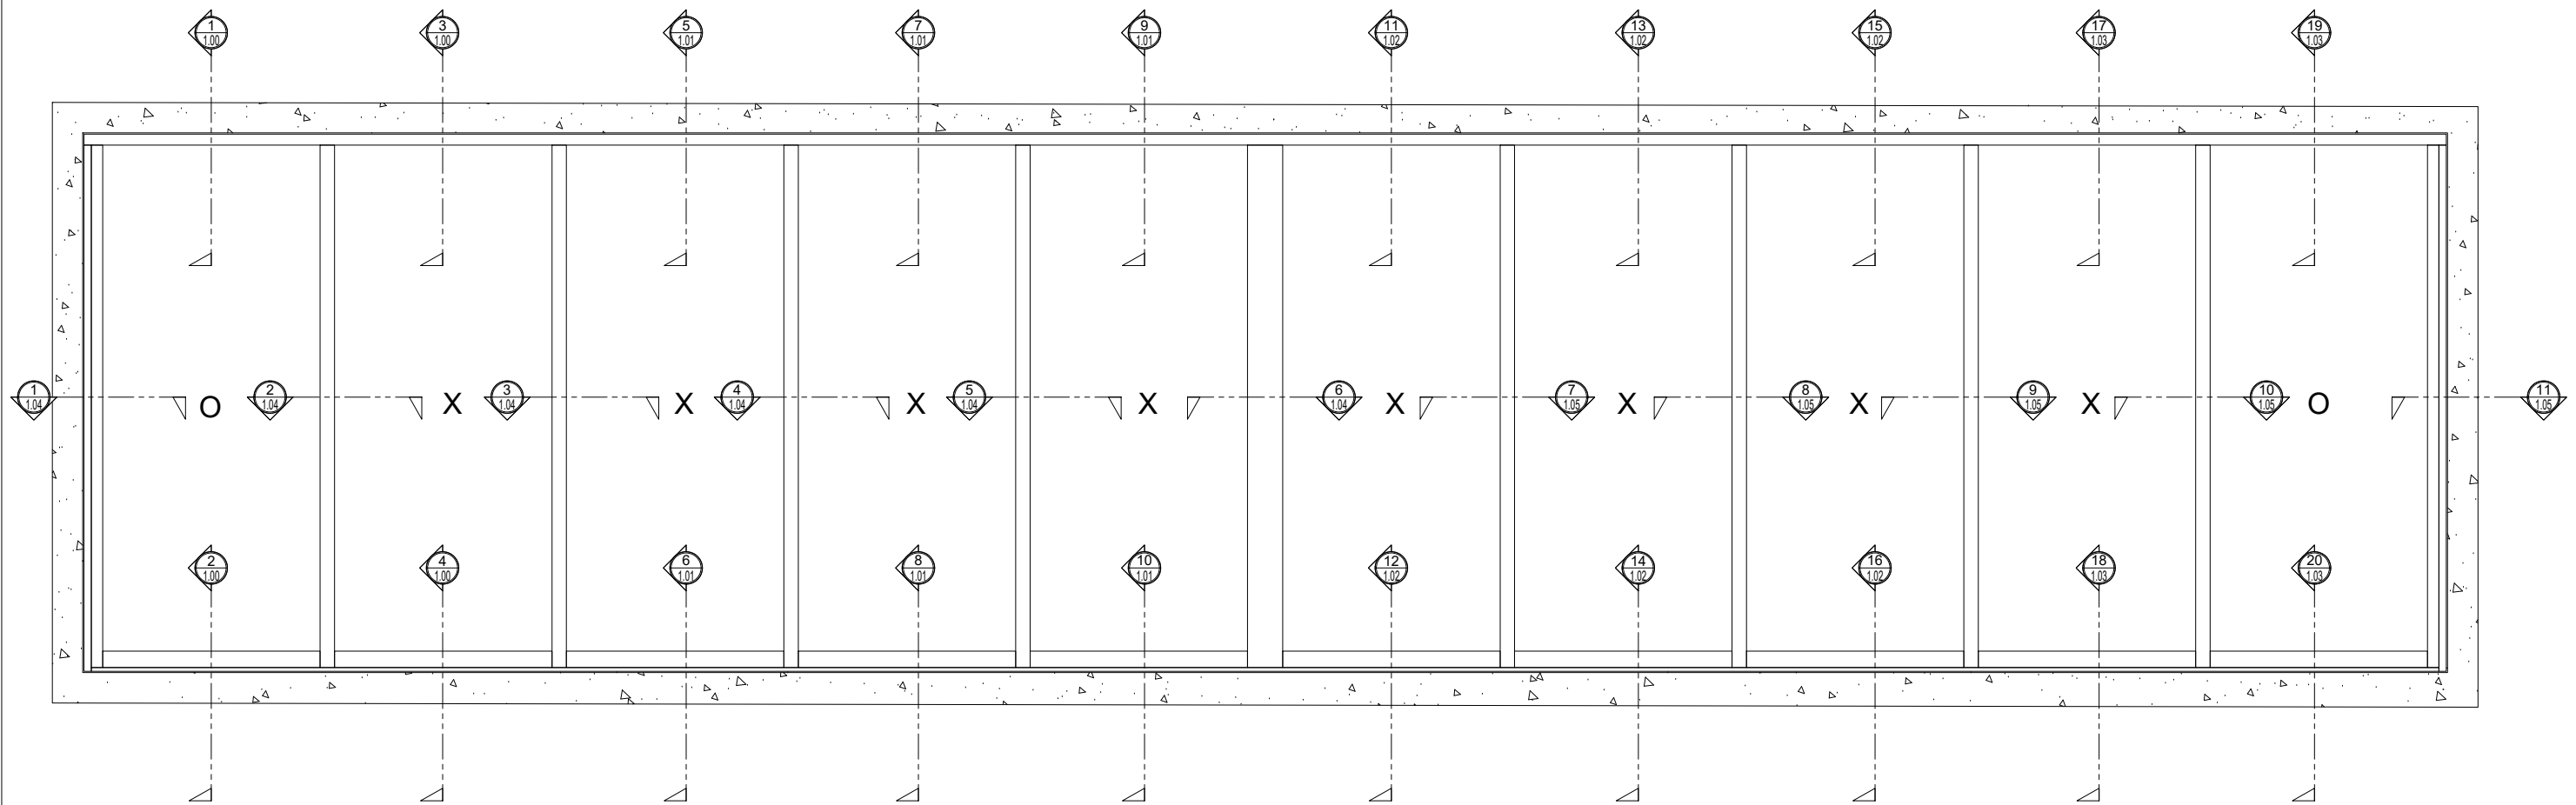

X - SLIDER
 O - FIX GLASS

MAX SLIDER

SLIDING GLASS DOOR - MEDIUM STILE
 SLIDING DOOR / FIXED PANEL (OXXXX-XXXXO)

X - SLIDER
 O - FIX GLASS

1 HEAD (@FIXED)

MAX SLIDING DOORS (OXXXX-XXXXO) SCALE: 6"=1'-0"

3 HEAD (@SLIDER)