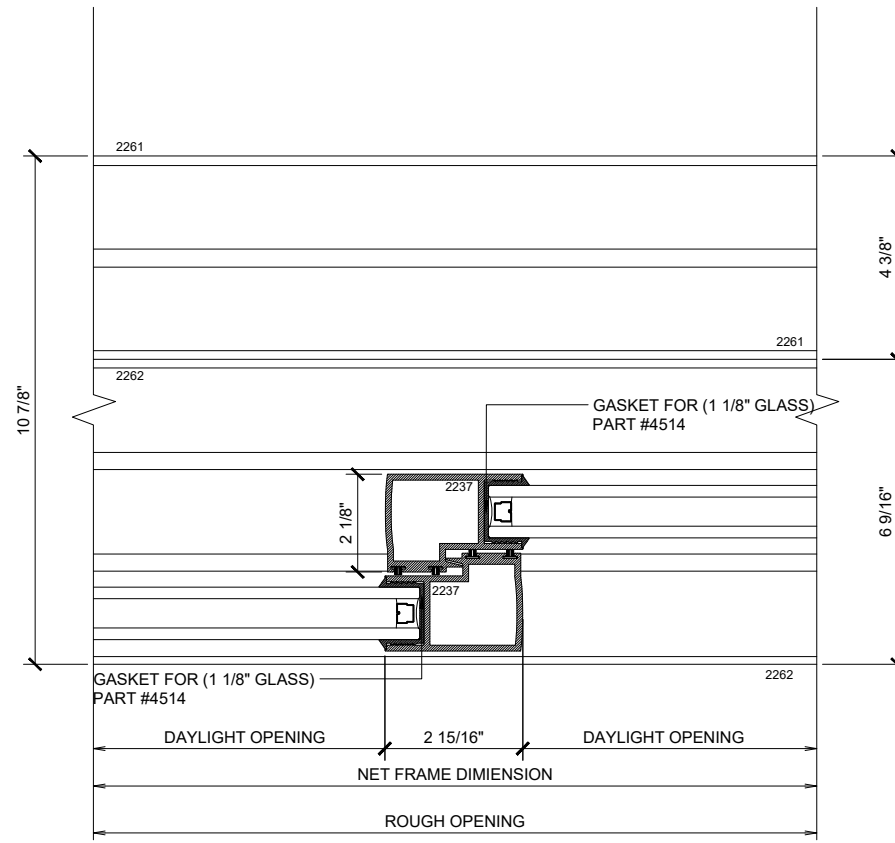

17 HEAD (@SLIDER)

MAX SLIDING DOORS (OXXXX-XXXXO) SCALE: 6"=1'-0"

19 HEAD (@FIXED)

MAX SLIDING DOORS (OXXXX-XXXXO) SCALE: 6"=1'-0"

18 SILL (@SLIDER)

MAX SLIDING DOORS (OXXXX-XXXXO) SCALE: 6"=1'-0"

20 SILL (@FIXED)

MAX SLIDING DOORS (OXXXX-XXXXO) SCALE: 6"=1'-0"

① JAMB
MAX SLIDING DOORS (OXXXX-XXXXO) SCALE: 6"=1'-0"

② VERTICAL
MAX SLIDING DOORS (OXXXX-XXXXO) SCALE: 6"=1'-0"

③ VERTICAL
MAX SLIDING DOORS (OXXXX-XXXXO) SCALE: 6"=1'-0"