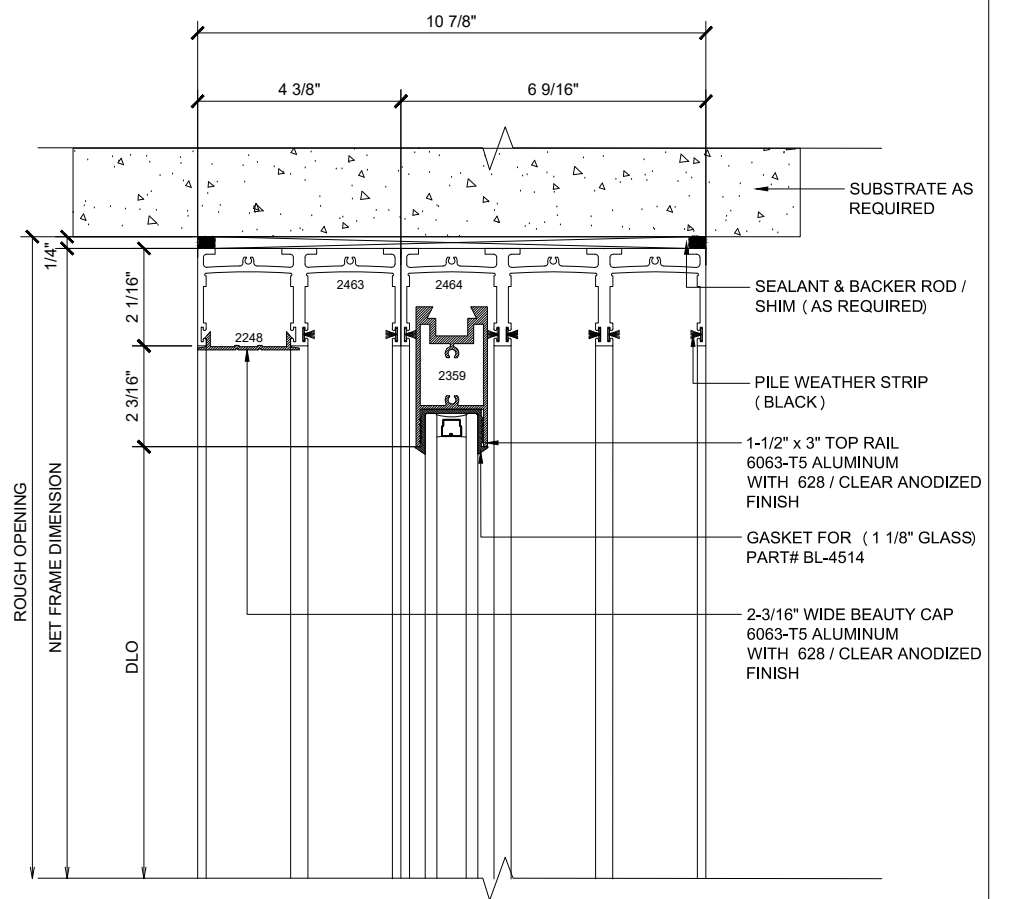

10 SILL (@SLIDER)

MAX SLIDING DOORS (OXXXX-XXXXO) SCALE: 6"=1'-0"

11 HEAD (@SLIDER)

MAX SLIDING DOORS (OXXXX-XXXXO) SCALE: 6"=1'-0"

13 HEAD (@SLIDER)

MAX SLIDING DOORS (OXXXX-XXXXO) SCALE: 6"=1'-0"

15 HEAD (@SLIDER)