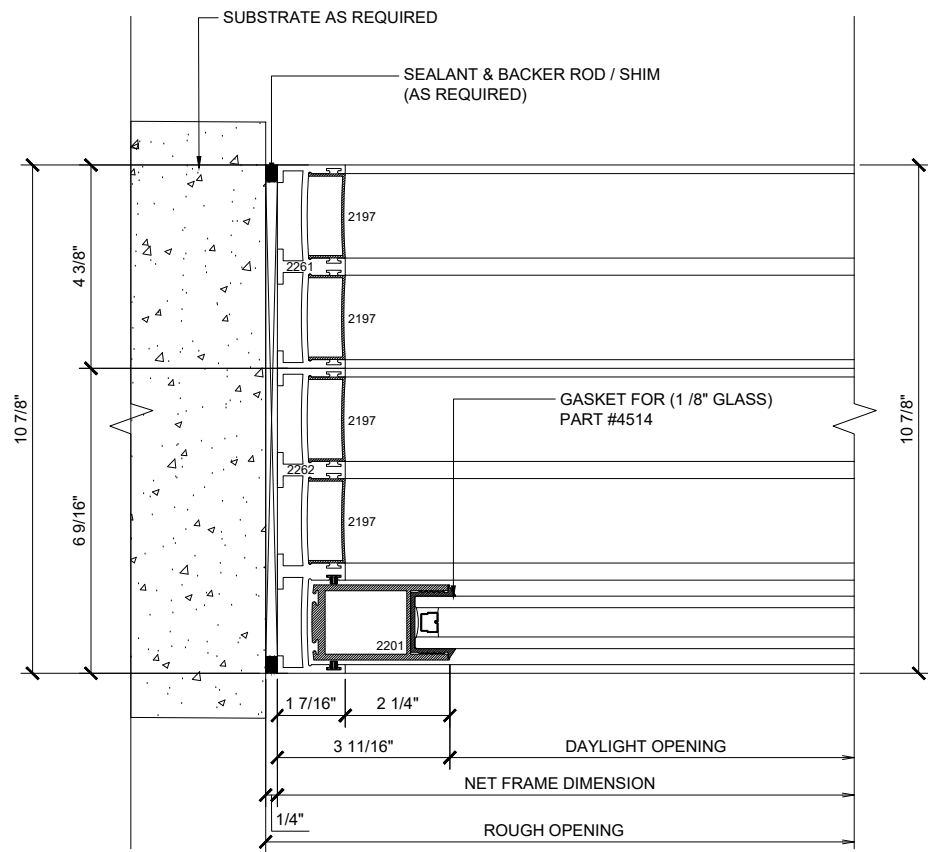

17 HEAD (@SLIDER)

MAX SLIDING DOORS (OXXXX-XXXXO) SCALE: 6"=1'-0"

19 HEAD (@FIXED)

MAX SLIDING DOORS (OXXXX-XXXXO) SCALE: 6"=1'-0"

18 SILL (@SLIDER)

MAX SLIDING DOORS (OXXXX-XXXXO) SCALE: 6"=1'-0"

20 SILL (@FIXED)

MAX SLIDING DOORS (OXXXX-XXXXO) SCALE: 6"=1'-0"

① JAMB
MAX SLIDING DOORS (OXXXX-XXXXO) SCALE: 6"=1'-0"

② VERTICAL
MAX SLIDING DOORS (OXXXX-XXXXO) SCALE: 6"=1'-0"

③ VERTICAL
MAX SLIDING DOORS (OXXXX-XXXXO) SCALE: 6"=1'-0"