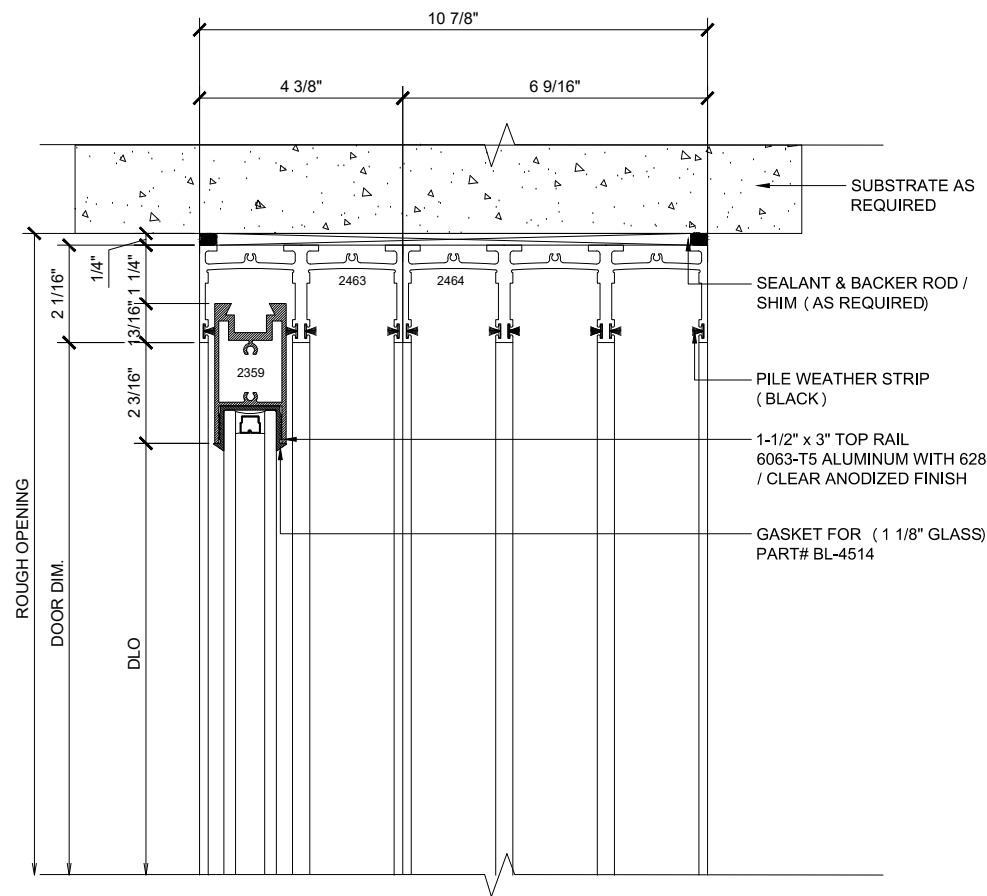

X - SLIDER
 O - FIX GLASS

MAX SLIDER

SLIDING GLASS DOOR - MEDIUM STILE
 SLIDING DOOR / FIXED PANEL (OXXXX-XXXXO)

X - SLIDER
 O - FIX GLASS

1 HEAD (@FIXED)

MAX SLIDING DOORS (OXXXX-XXXXO) SCALE: 6"=1'-0"

3 HEAD (@SLIDER)

MAX SLIDING DOORS (OXXXX-XXXXO) SCALE: 6"=1'-0"

Std. 1-1/8 I.G. Glazing Gasket
Part# BL-4514

Std. 1/2" Glazing Gasket
Part# BL-4466

Std. 1/4" Glazing Gasket
Part# BL-4533

2 SILL (@FIXED)

MAX SLIDING DOORS (OXXXX-XXXXO) SCALE: 6"=1'-0"