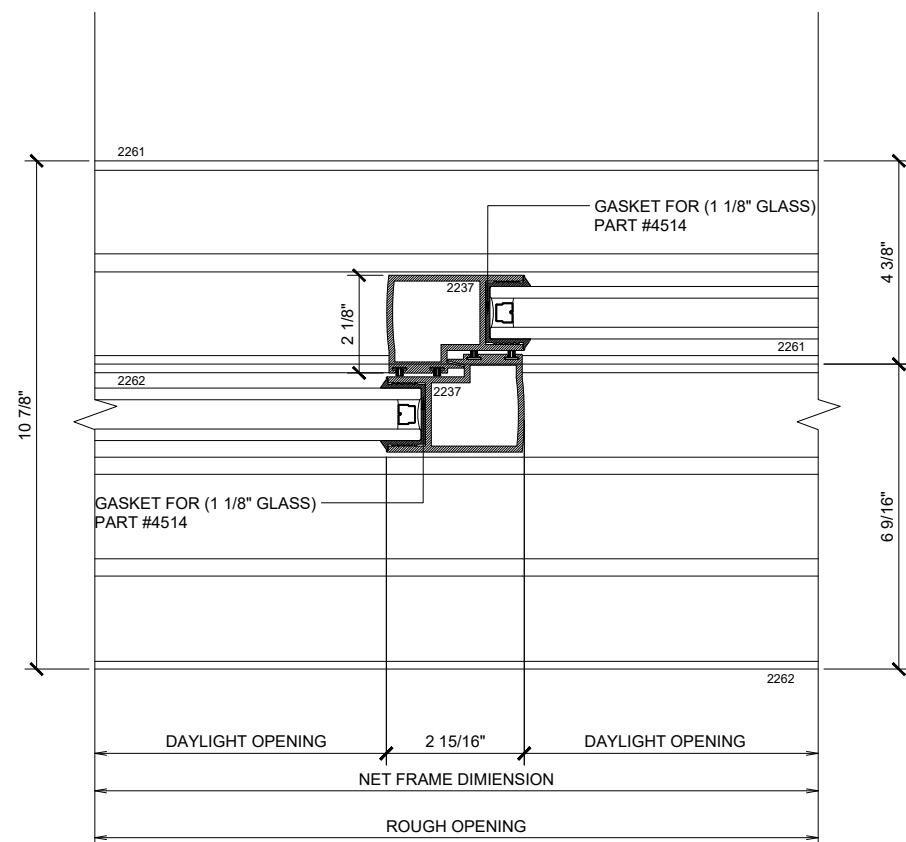

17 HEAD (@SLIDER)

MAX SLIDING DOORS (OXXXX-XXXXO) SCALE: 6"=1'-0"

19 HEAD (@FIXED)

MAX SLIDING DOORS (OXXXX-XXXXO) SCALE: 6"=1'-0"

18 SILL (@SLIDER)

MAX SLIDING DOORS (OXXXX-XXXXO) SCALE: 6"=1'-0"

20 SILL (@FIXED)

MAX SLIDING DOORS (OXXXX-XXXXO) SCALE: 6"=1'-0"

① JAMB
MAX SLIDING DOORS (OXXXX-XXXXO) SCALE: 6"=1'-0"

② VERTICAL
MAX SLIDING DOORS (OXXXX-XXXXO) SCALE: 6"=1'-0"

③ VERTICAL
MAX SLIDING DOORS (OXXXX-XXXXO) SCALE: 6"=1'-0"

④ VERTICAL
MAX SLIDING DOORS (OXXXX-XXXXO) SCALE: 6"=1'-0"

⑤ VERTICAL
MAX SLIDING DOORS (OXXXX-XXXXO) SCALE: 6"=1'-0"

⑥ VERTICAL
MAX SLIDING DOORS (OXXXX-XXXXO) SCALE: 6"=1'-0"

7 VERTICAL

MAX SLIDING DOORS (OXXXX-XXXXO) SCALE: 6"=1'-0"

8 VERTICAL

MAX SLIDING DOORS (OXXXX-XXXXO) SCALE: 6"=1'-0"

9 VERTICAL

MAX SLIDING DOORS (OXXXX-XXXXO) SCALE: 6"=1'-0"

10 VERTICAL

MAX SLIDING DOORS (OXXXX-XXXXO) SCALE: 6"=1'-0"

11 VERTICAL

MAX SLIDING DOORS (OXXXX-XXXXO) SCALE: 6"=1'-0"