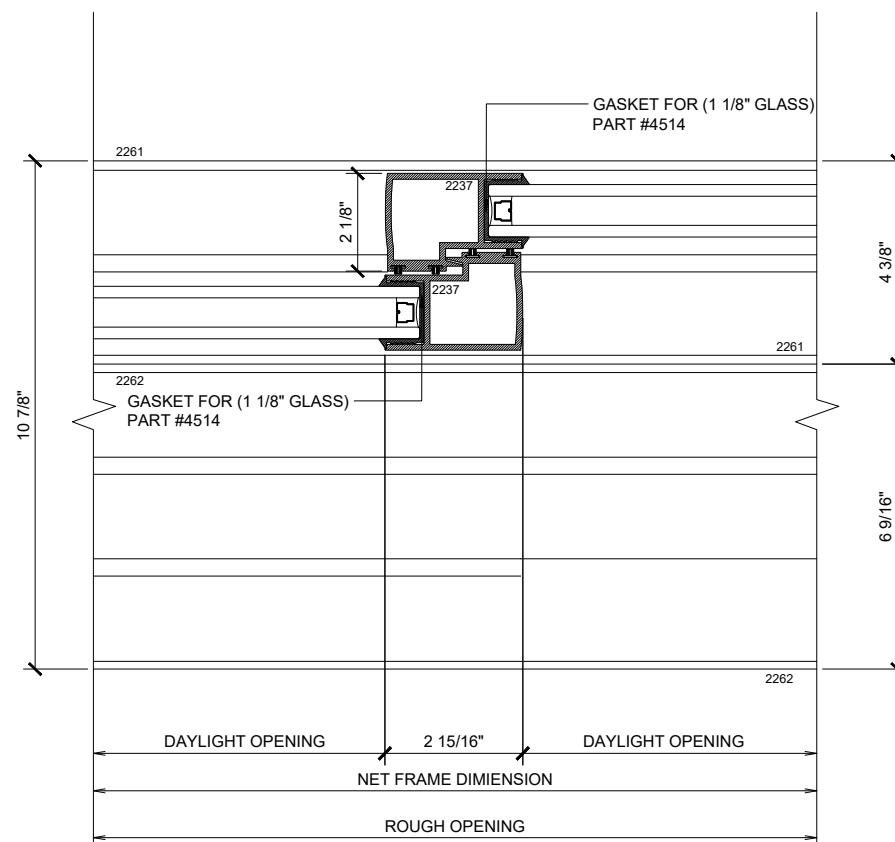

17 HEAD (@SLIDER)

MAX SLIDING DOORS (OXXXX-XXXXO) SCALE: 6"=1'-0"

19 HEAD (@FIXED)

MAX SLIDING DOORS (OXXXX-XXXXO) SCALE: 6"=1'-0"

18 SILL (@SLIDER)

MAX SLIDING DOORS (OXXXX-XXXXO) SCALE: 6"=1'-0"

20 SILL (@FIXED)

MAX SLIDING DOORS (OXXXX-XXXXO) SCALE: 6"=1'-0"

① JAMB
MAX SLIDING DOORS (OXXXX-XXXXO) SCALE: 6"=1'-0"

② VERTICAL
MAX SLIDING DOORS (OXXXX-XXXXO) SCALE: 6"=1'-0"

③ VERTICAL
MAX SLIDING DOORS (OXXXX-XXXXO) SCALE: 6"=1'-0"

④ VERTICAL
MAX SLIDING DOORS (OXXXX-XXXXO) SCALE: 6"=1'-0"

⑤ VERTICAL
MAX SLIDING DOORS (OXXXX-XXXXO) SCALE: 6"=1'-0"

⑥ VERTICAL
MAX SLIDING DOORS (OXXXX-XXXXO) SCALE: 6"=1'-0"

7 VERTICAL

MAX SLIDING DOORS (OXXXX-XXXXO) SCALE: 6"=1'-0"

8 VERTICAL

MAX SLIDING DOORS (OXXXX-XXXXO) SCALE: 6"=1'-0"

9 VERTICAL

MAX SLIDING DOORS (OXXXX-XXXXO) SCALE: 6"=1'-0"

10 VERTICAL

MAX SLIDING DOORS (OXXXX-XXXXO) SCALE: 6"=1'-0"

11 VERTICAL

MAX SLIDING DOORS (OXXXX-XXXXO) SCALE: 6"=1'-0"