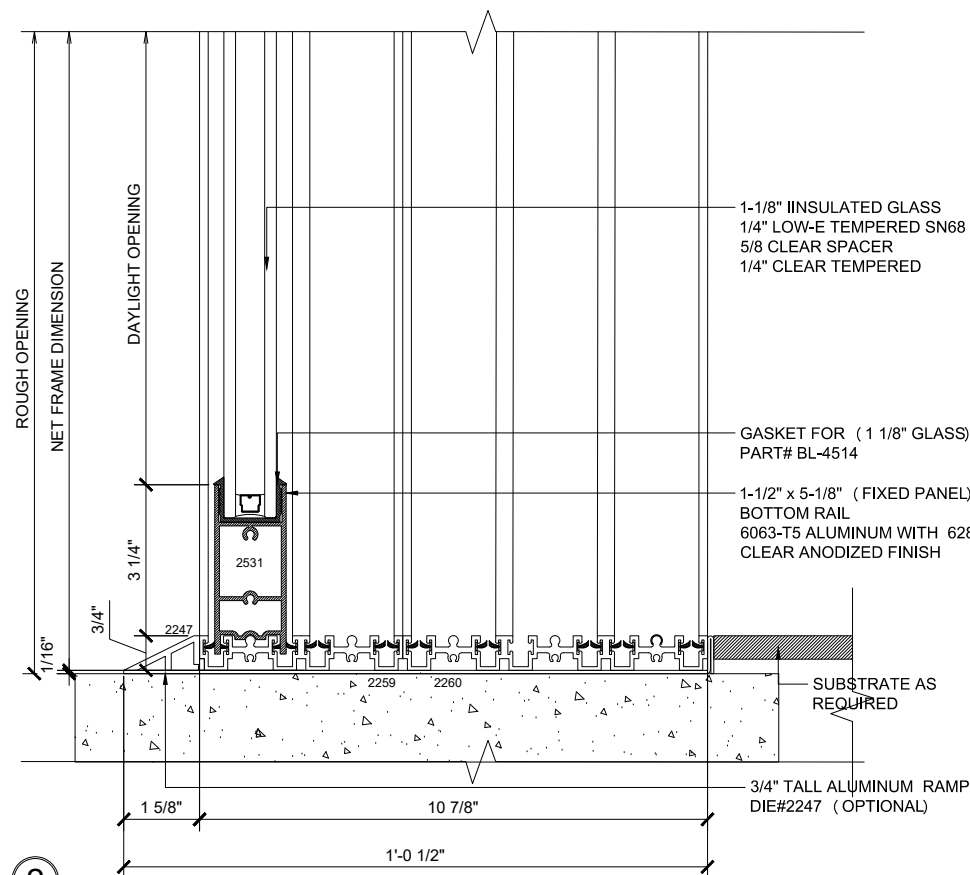

X - SLIDER
 O - FIX GLASS

MAX SLIDER

SLIDING GLASS DOOR - MEDIUM STILE
 SLIDING DOOR / FIXED PANEL (OXXXX-XXXXO)

X - SLIDER
 O - FIX GLASS

1 HEAD (@FIXED)

MAX SLIDING DOORS (OXXXX-XXXXO) SCALE: 6"=1'-0"

3 HEAD (@SLIDER)

MAX SLIDING DOORS (OXXXX-XXXXO) SCALE: 6"=1'-0"

Std. 1-1/8 I.G. Glazing Gasket
Part# BL-4514

Std. 1/2" Glazing Gasket
Part# BL-4466

Std. 1/4" Glazing Gasket
Part# BL-4533

2 SILL (@FIXED)

MAX SLIDING DOORS (OXXXX-XXXXO) SCALE: 6"=1'-0"

4 SILL (@SLIDER)

MAX SLIDING DOORS (OXXXX-XXXXO) SCALE: 6"=1'-0"

A OPTIONAL INFILLS

MAX SLIDING DOORS (OXXXX-XXXXO) SCALE: 6"=1'-0"

5 HEAD (@SLIDER)

MAX SLIDING DOORS (OXXXX-XXXXO) SCALE: 6"=1'-0"

7 HEAD (@SLIDER)

MAX SLIDING DOORS (OXXXX-XXXXO) SCALE: 6"=1'-0"

9 HEAD (@SLIDER)

MAX SLIDING DOORS (OXXXX-XXXXO) SCALE: 6"=1'-0"

6 SILL (@SLIDER)

MAX SLIDING DOORS (OXXXX-XXXXO) SCALE: 6"=1'-0"

8 SILL (@SLIDER)

MAX SLIDING DOORS (OXXXX-XXXXO) SCALE: 6"=1'-0"