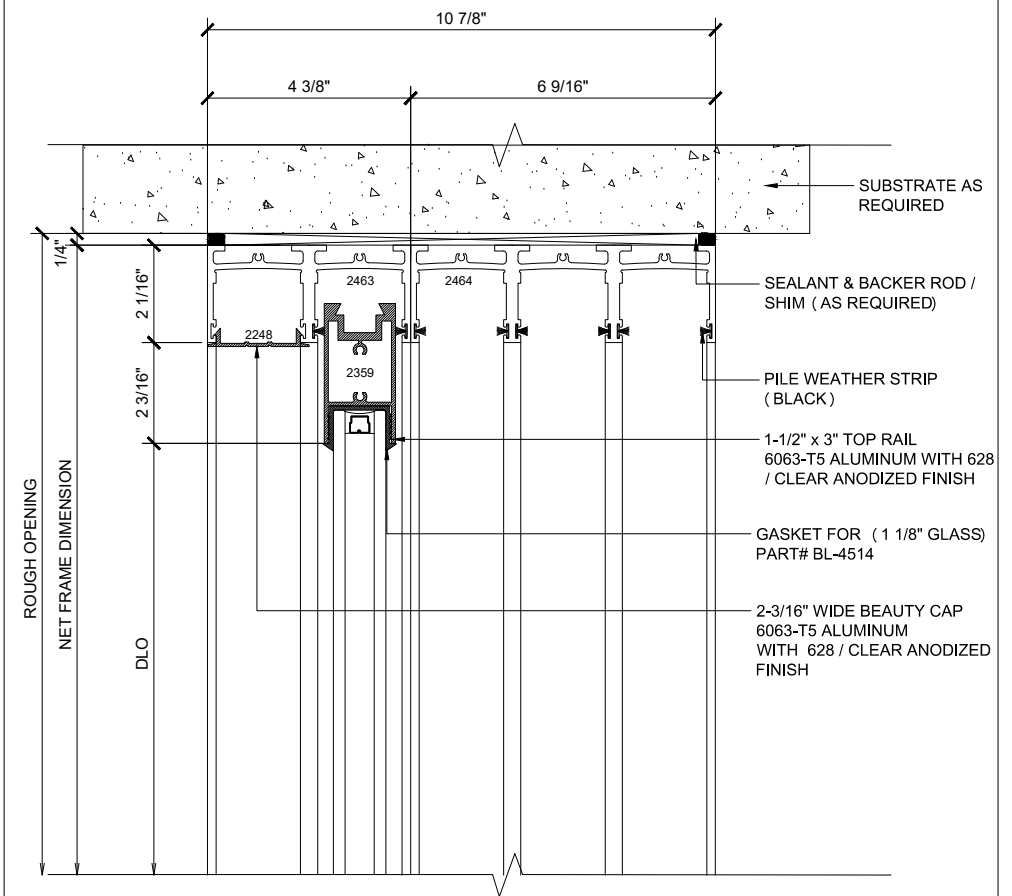

X - SLIDER
 O - FIX GLASS

MAX SLIDER

SLIDING GLASS DOOR - MEDIUM STILE
 SLIDING DOOR / FIXED PANEL (OXXXX-XXXXO)

X - SLIDER
 O - FIX GLASS

1 HEAD (@FIXED)

MAX SLIDING DOORS (OXXXX-XXXXO) SCALE: 6"=1'-0"

3 HEAD (@SLIDER)

MAX SLIDING DOORS (OXXXX-XXXXO) SCALE: 6"=1'-0"

Std. 1-1/8 I.G. Glazing Gasket
Part# BL-4514

Std. 1/2" Glazing Gasket
Part# BL-4466

Std. 1/4" Glazing Gasket
Part# BL-4533

2 SILL (@FIXED)

MAX SLIDING DOORS (OXXXX-XXXXO) SCALE: 6"=1'-0"

4 SILL (@SLIDER)

MAX SLIDING DOORS (OXXXX-XXXXO) SCALE: 6"=1'-0"

A OPTIONAL INFILLS

MAX SLIDING DOORS (OXXXX-XXXXO) SCALE: 6"=1'-0"

5 HEAD (@SLIDER)

MAX SLIDING DOORS (OXXXX-XXXXO) SCALE: 6"=1'-0"

7 HEAD (@SLIDER)

MAX SLIDING DOORS (OXXXX-XXXXO) SCALE: 6"=1'-0"

9 HEAD (@SLIDER)

MAX SLIDING DOORS (OXXXX-XXXXO) SCALE: 6"=1'-0"

6 SILL (@SLIDER)

MAX SLIDING DOORS (OXXXX-XXXXO) SCALE: 6"=1'-0"

8 SILL (@SLIDER)

MAX SLIDING DOORS (OXXXX-XXXXO) SCALE: 6"=1'-0"