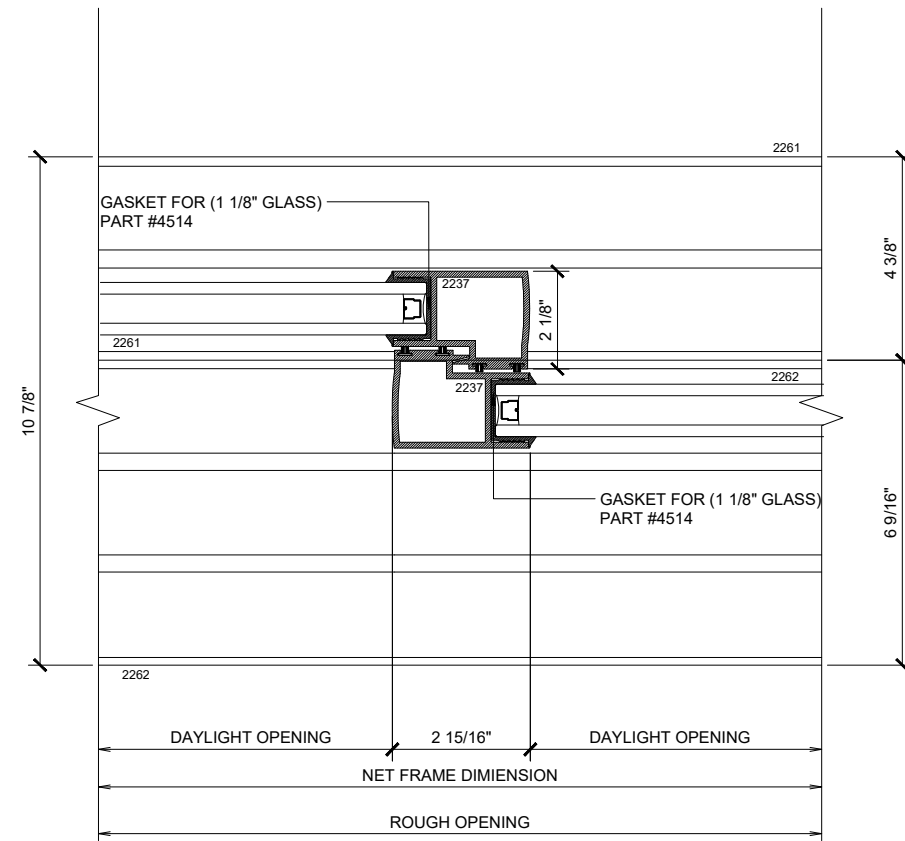

17 HEAD (@SLIDER)

MAX SLIDING DOORS (OXXXX-XXXXO) SCALE: 6"=1'-0"

19 HEAD (@FIXED)

MAX SLIDING DOORS (OXXXX-XXXXO) SCALE: 6"=1'-0"

18 SILL (@SLIDER)

MAX SLIDING DOORS (OXXXX-XXXXO) SCALE: 6"=1'-0"

20 SILL (@FIXED)

MAX SLIDING DOORS (OXXXX-XXXXO) SCALE: 6"=1'-0"

① JAMB
MAX SLIDING DOORS (OXXXX-XXXXO) SCALE: 6"=1'-0"

② VERTICAL
MAX SLIDING DOORS (OXXXX-XXXXO) SCALE: 6"=1'-0"

③ VERTICAL
MAX SLIDING DOORS (OXXXX-XXXXO) SCALE: 6"=1'-0"

④ VERTICAL
MAX SLIDING DOORS (OXXXX-XXXXO) SCALE: 6"=1'-0"

⑤ VERTICAL
MAX SLIDING DOORS (OXXXX-XXXXO) SCALE: 6"=1'-0"

⑥ VERTICAL
MAX SLIDING DOORS (OXXXX-XXXXO) SCALE: 6"=1'-0"

7 VERTICAL

MAX SLIDING DOORS (OXXXX-XXXXO) SCALE: 6"=1'-0"

8 VERTICAL

MAX SLIDING DOORS (OXXXX-XXXXO) SCALE: 6"=1'-0"

9 VERTICAL

MAX SLIDING DOORS (OXXXX-XXXXO) SCALE: 6"=1'-0"

10 VERTICAL

MAX SLIDING DOORS (OXXXX-XXXXO) SCALE: 6"=1'-0"

11 VERTICAL

MAX SLIDING DOORS (OXXXX-XXXXO) SCALE: 6"=1'-0"