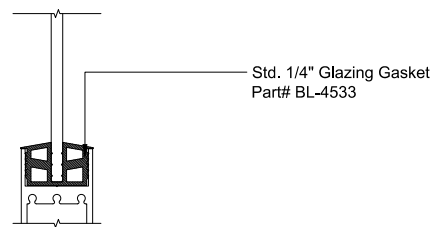

X - SLIDER
 O - FIX GLASS

MAX SLIDER

SLIDING GLASS DOOR - MEDIUM STILE
 SLIDING DOOR / FIXED PANEL (OXXXX-XXXXO)

X - SLIDER
 O - FIX GLASS

1 HEAD (@FIXED)

MAX SLIDING DOORS (OXXXX-XXXXO) SCALE: 6"=1'-0"

3 HEAD (@SLIDER)

MAX SLIDING DOORS (OXXXX-XXXXO) SCALE: 6"=1'-0"

Std. 1-1/8 I.G. Glazing Gasket
Part# BL-4514

Std. 1/2" Glazing Gasket
Part# BL-4466

Std. 1/4" Glazing Gasket
Part# BL-4533

2 SILL (@FIXED)

MAX SLIDING DOORS (OXXXX-XXXXO) SCALE: 6"=1'-0"