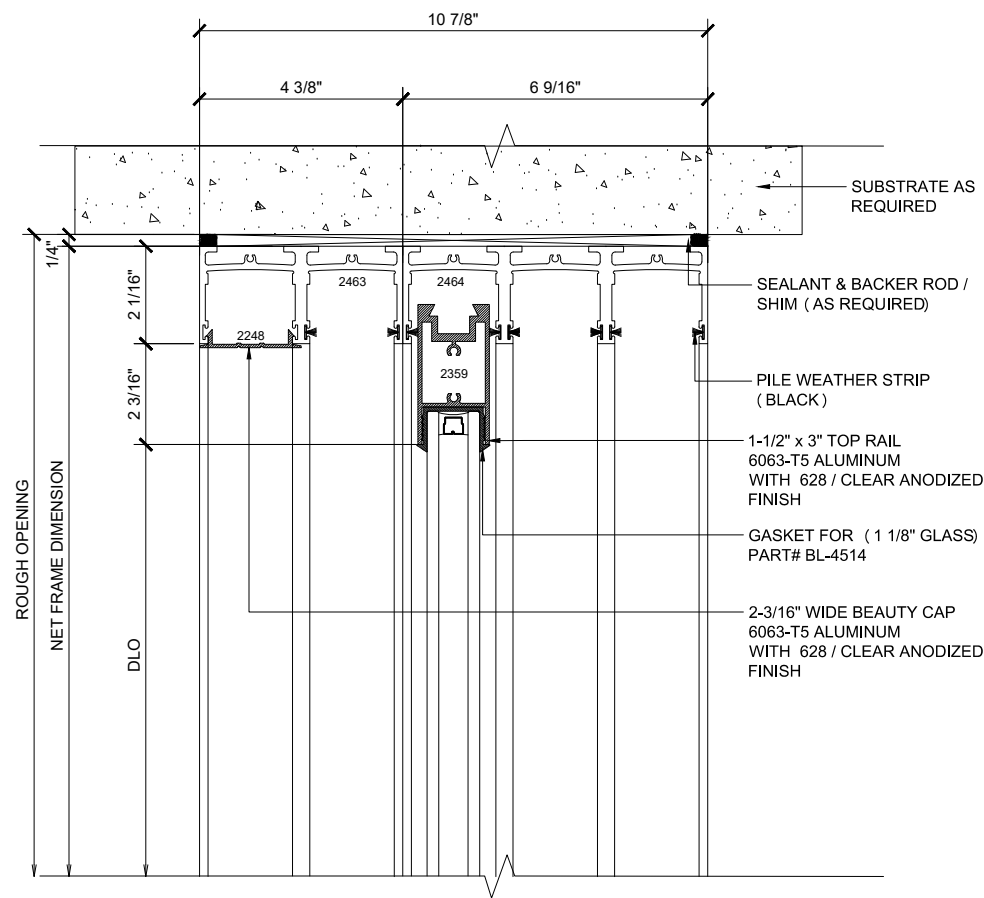

X - SLIDER
 O - FIX GLASS

MAX SLIDER

SLIDING GLASS DOOR - MEDIUM STILE
 SLIDING DOOR / FIXED PANEL (OXXXX-XXXXO)

X - SLIDER
 O - FIX GLASS

1 HEAD (@FIXED)

MAX SLIDING DOORS (OXXXX-XXXXO) SCALE: 6"=1'-0"

3 HEAD (@SLIDER)

MAX SLIDING DOORS (OXXXX-XXXXO) SCALE: 6"=1'-0"

Std. 1-1/8 I.G. Glazing Gasket
Part# BL-4514

Std. 1/2" Glazing Gasket
Part# BL-4466

Std. 1/4" Glazing Gasket
Part# BL-4533

2 SILL (@FIXED)

MAX SLIDING DOORS (OXXXX-XXXXO) SCALE: 6"=1'-0"

4 SILL (@SLIDER)

MAX SLIDING DOORS (OXXXX-XXXXO) SCALE: 6"=1'-0"

A OPTIONAL INFILLS

MAX SLIDING DOORS (OXXXX-XXXXO) SCALE: 6"=1'-0"

5 HEAD (@SLIDER)

MAX SLIDING DOORS (OXXXX-XXXXO) SCALE: 6"=1'-0"

7 HEAD (@SLIDER)

MAX SLIDING DOORS (OXXXX-XXXXO) SCALE: 6"=1'-0"

9 HEAD (@SLIDER)

MAX SLIDING DOORS (OXXXX-XXXXO) SCALE: 6"=1'-0"

6 SILL (@SLIDER)

MAX SLIDING DOORS (OXXXX-XXXXO) SCALE: 6"=1'-0"

8 SILL (@SLIDER)

MAX SLIDING DOORS (OXXXX-XXXXO) SCALE: 6"=1'-0"