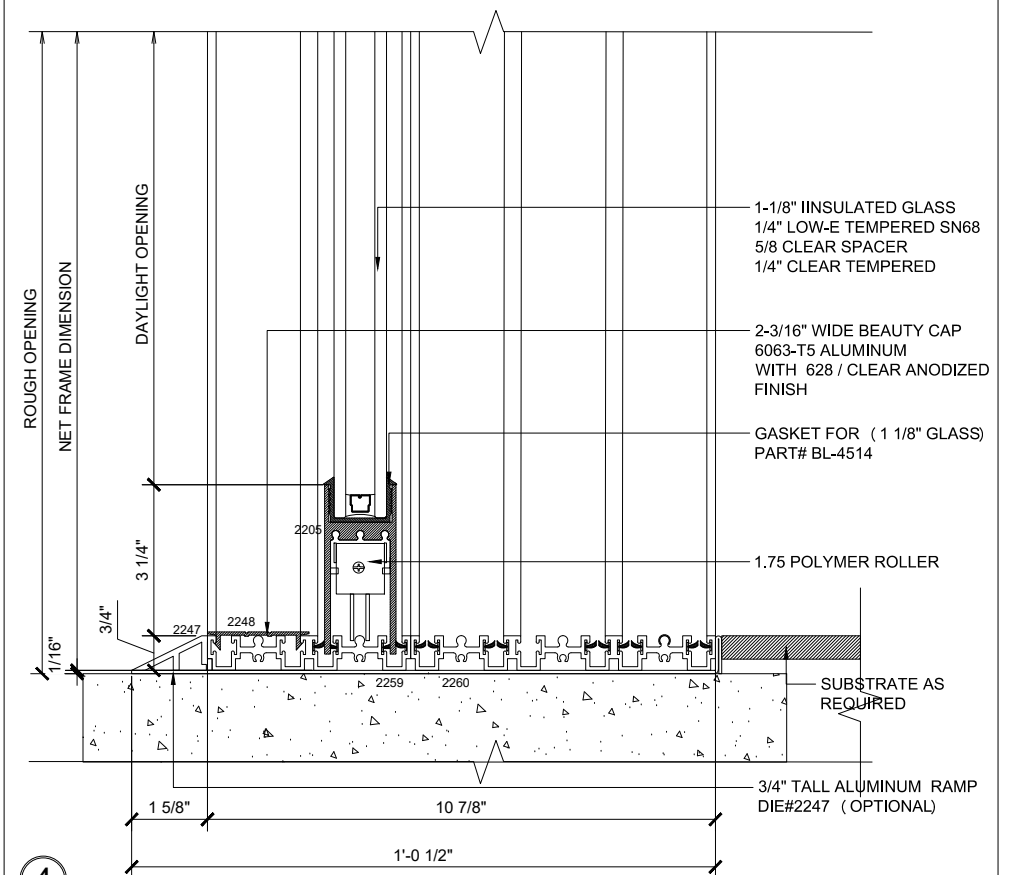

X - SLIDER
 O - FIX GLASS

MAX SLIDER

SLIDING GLASS DOOR - MEDIUM STILE
 SLIDING DOOR / FIXED PANEL (OXXXX-XXXXO)

X - SLIDER
 O - FIX GLASS

1 HEAD (@FIXED)

MAX SLIDING DOORS (OXXXX-XXXXO) SCALE: 6"=1'-0"

3 HEAD (@SLIDER)

MAX SLIDING DOORS (OXXXX-XXXXO) SCALE: 6"=1'-0"

Std. 1-1/8 I.G. Glazing Gasket
Part# BL-4514

Std. 1/2" Glazing Gasket
Part# BL-4466

Std. 1/4" Glazing Gasket
Part# BL-4533

2 SILL (@FIXED)

MAX SLIDING DOORS (OXXXX-XXXXO) SCALE: 6"=1'-0"

MAX SLIDING DOORS (OXXXX-XXXXO) SCALE: 6"=1'-0"

9 HEAD (@SLIDER)

MAX SLIDING DOORS (OXXXX-XXXXO) SCALE: 6"=1'-0"

6 SILL (@SLIDER)

MAX SLIDING DOORS (OXXXX-XXXXO) SCALE: 6"=1'-0"

8 SILL (@SLIDER)

MAX SLIDING DOORS (OXXXX-XXXXO) SCALE: 6"=1'-0"