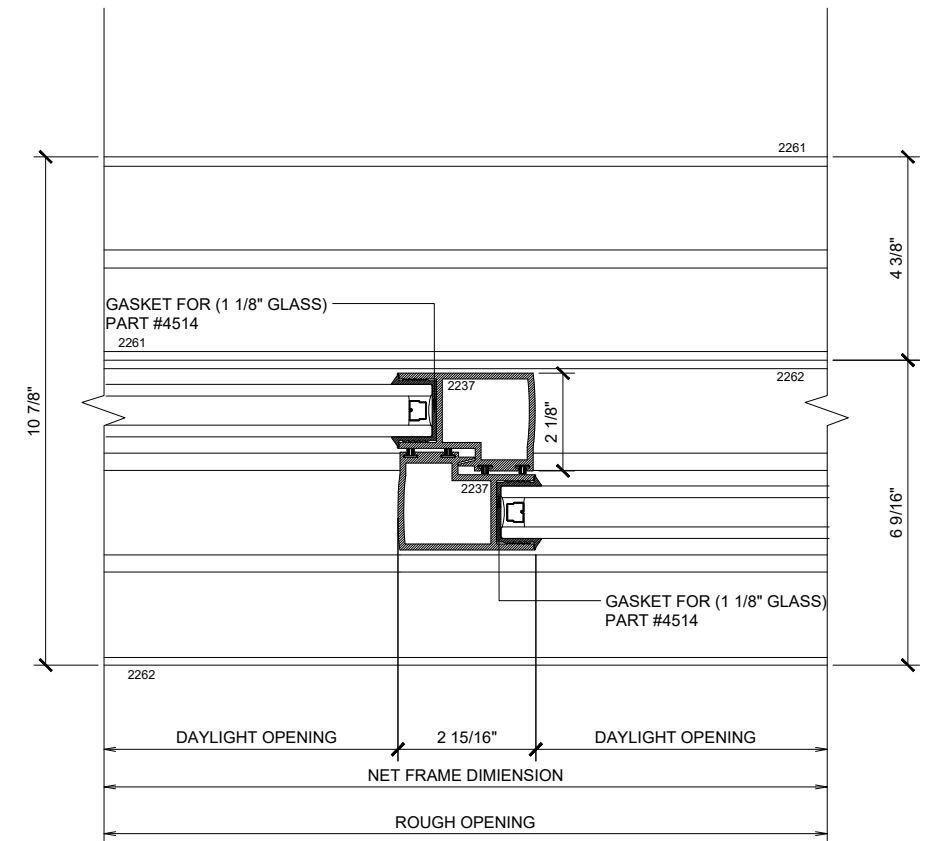

17 HEAD (@SLIDER)

MAX SLIDING DOORS (OXXXX-XXXXO) SCALE: 6"=1'-0"

19 HEAD (@FIXED)

MAX SLIDING DOORS (OXXXX-XXXXO) SCALE: 6"=1'-0"

18 SILL (@SLIDER)

MAX SLIDING DOORS (OXXXX-XXXXO) SCALE: 6"=1'-0"

20 SILL (@FIXED)

MAX SLIDING DOORS (OXXXX-XXXXO) SCALE: 6"=1'-0"

① JAMB
MAX SLIDING DOORS (OXXXX-XXXXO) SCALE: 6"=1'-0"

② VERTICAL
MAX SLIDING DOORS (OXXXX-XXXXO) SCALE: 6"=1'-0"

③ VERTICAL
MAX SLIDING DOORS (OXXXX-XXXXO) SCALE: 6"=1'-0"

④ VERTICAL
MAX SLIDING DOORS (OXXXX-XXXXO) SCALE: 6"=1'-0"

⑤ VERTICAL
MAX SLIDING DOORS (OXXXX-XXXXO) SCALE: 6"=1'-0"

⑥ VERTICAL
MAX SLIDING DOORS (OXXXX-XXXXO) SCALE: 6"=1'-0"

7 VERTICAL

MAX SLIDING DOORS (OXXXX-XXXXO) SCALE: 6"=1'-0"

8 VERTICAL

MAX SLIDING DOORS (OXXXX-XXXXO) SCALE: 6"=1'-0"

9 VERTICAL

MAX SLIDING DOORS (OXXXX-XXXXO) SCALE: 6"=1'-0"

10 VERTICAL

MAX SLIDING DOORS (OXXXX-XXXXO) SCALE: 6"=1'-0"

11 VERTICAL

MAX SLIDING DOORS (OXXXX-XXXXO) SCALE: 6"=1'-0"