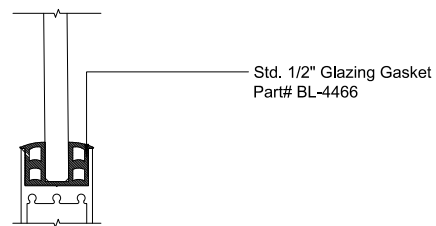

X - SLIDER
 O - FIX GLASS

MAX SLIDER

SLIDING GLASS DOOR - MEDIUM STILE
 SLIDING DOOR / FIXED PANEL (OXXXX-XXXXO)

X - SLIDER
 O - FIX GLASS

1 HEAD (@FIXED)

MAX SLIDING DOORS (OXXXX-XXXXO) SCALE: 6"=1'-0"

3 HEAD (@SLIDER)

MAX SLIDING DOORS (OXXXX-XXXXO) SCALE: 6"=1'-0"

Std. 1-1/8 I.G. Glazing Gasket
Part# BL-4514

Std. 1/2" Glazing Gasket
Part# BL-4466

Std. 1/4" Glazing Gasket
Part# BL-4533

2 SILL (@FIXED)

MAX SLIDING DOORS (OXXXX-XXXXO) SCALE: 6"=1'-0"